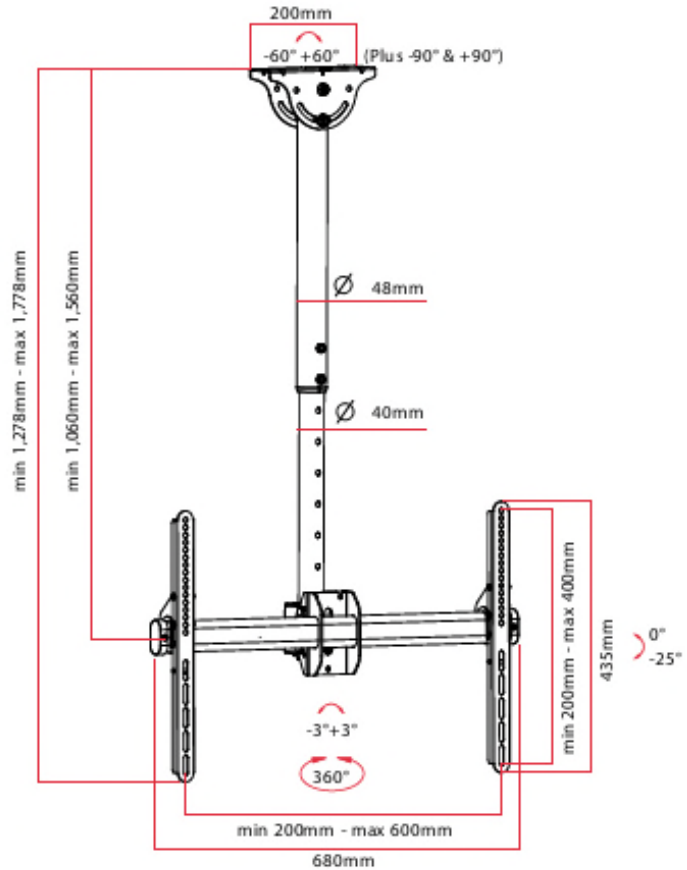

## VCL-600

### TELESCOPIC CEILING MOUNT FOR 32" TO 65" LCD/LED

### CEILING MOUNT FOR LCD/LED SCREENS 32" to 65"

- Budget Ceiling Mount bracket for up to 65" LCD screens
- Height Adjustable 1060 to 1560mm with 360° rotation
- Ceiling mount is Cathedral design with  $\pm 60^\circ$  angle setting or fixed 90° angle for side mount on beam
- VESA mounting – 200 x 200 to 600 x 600 patterns
- Up to 25° Forward Tilt and  $\pm 3^\circ$  horizontal adjustment
- Comes with comprehensive mounting kit including M4, M6, and M8 screen screws
- Heavy duty, 50Kg (110lbs) maximum